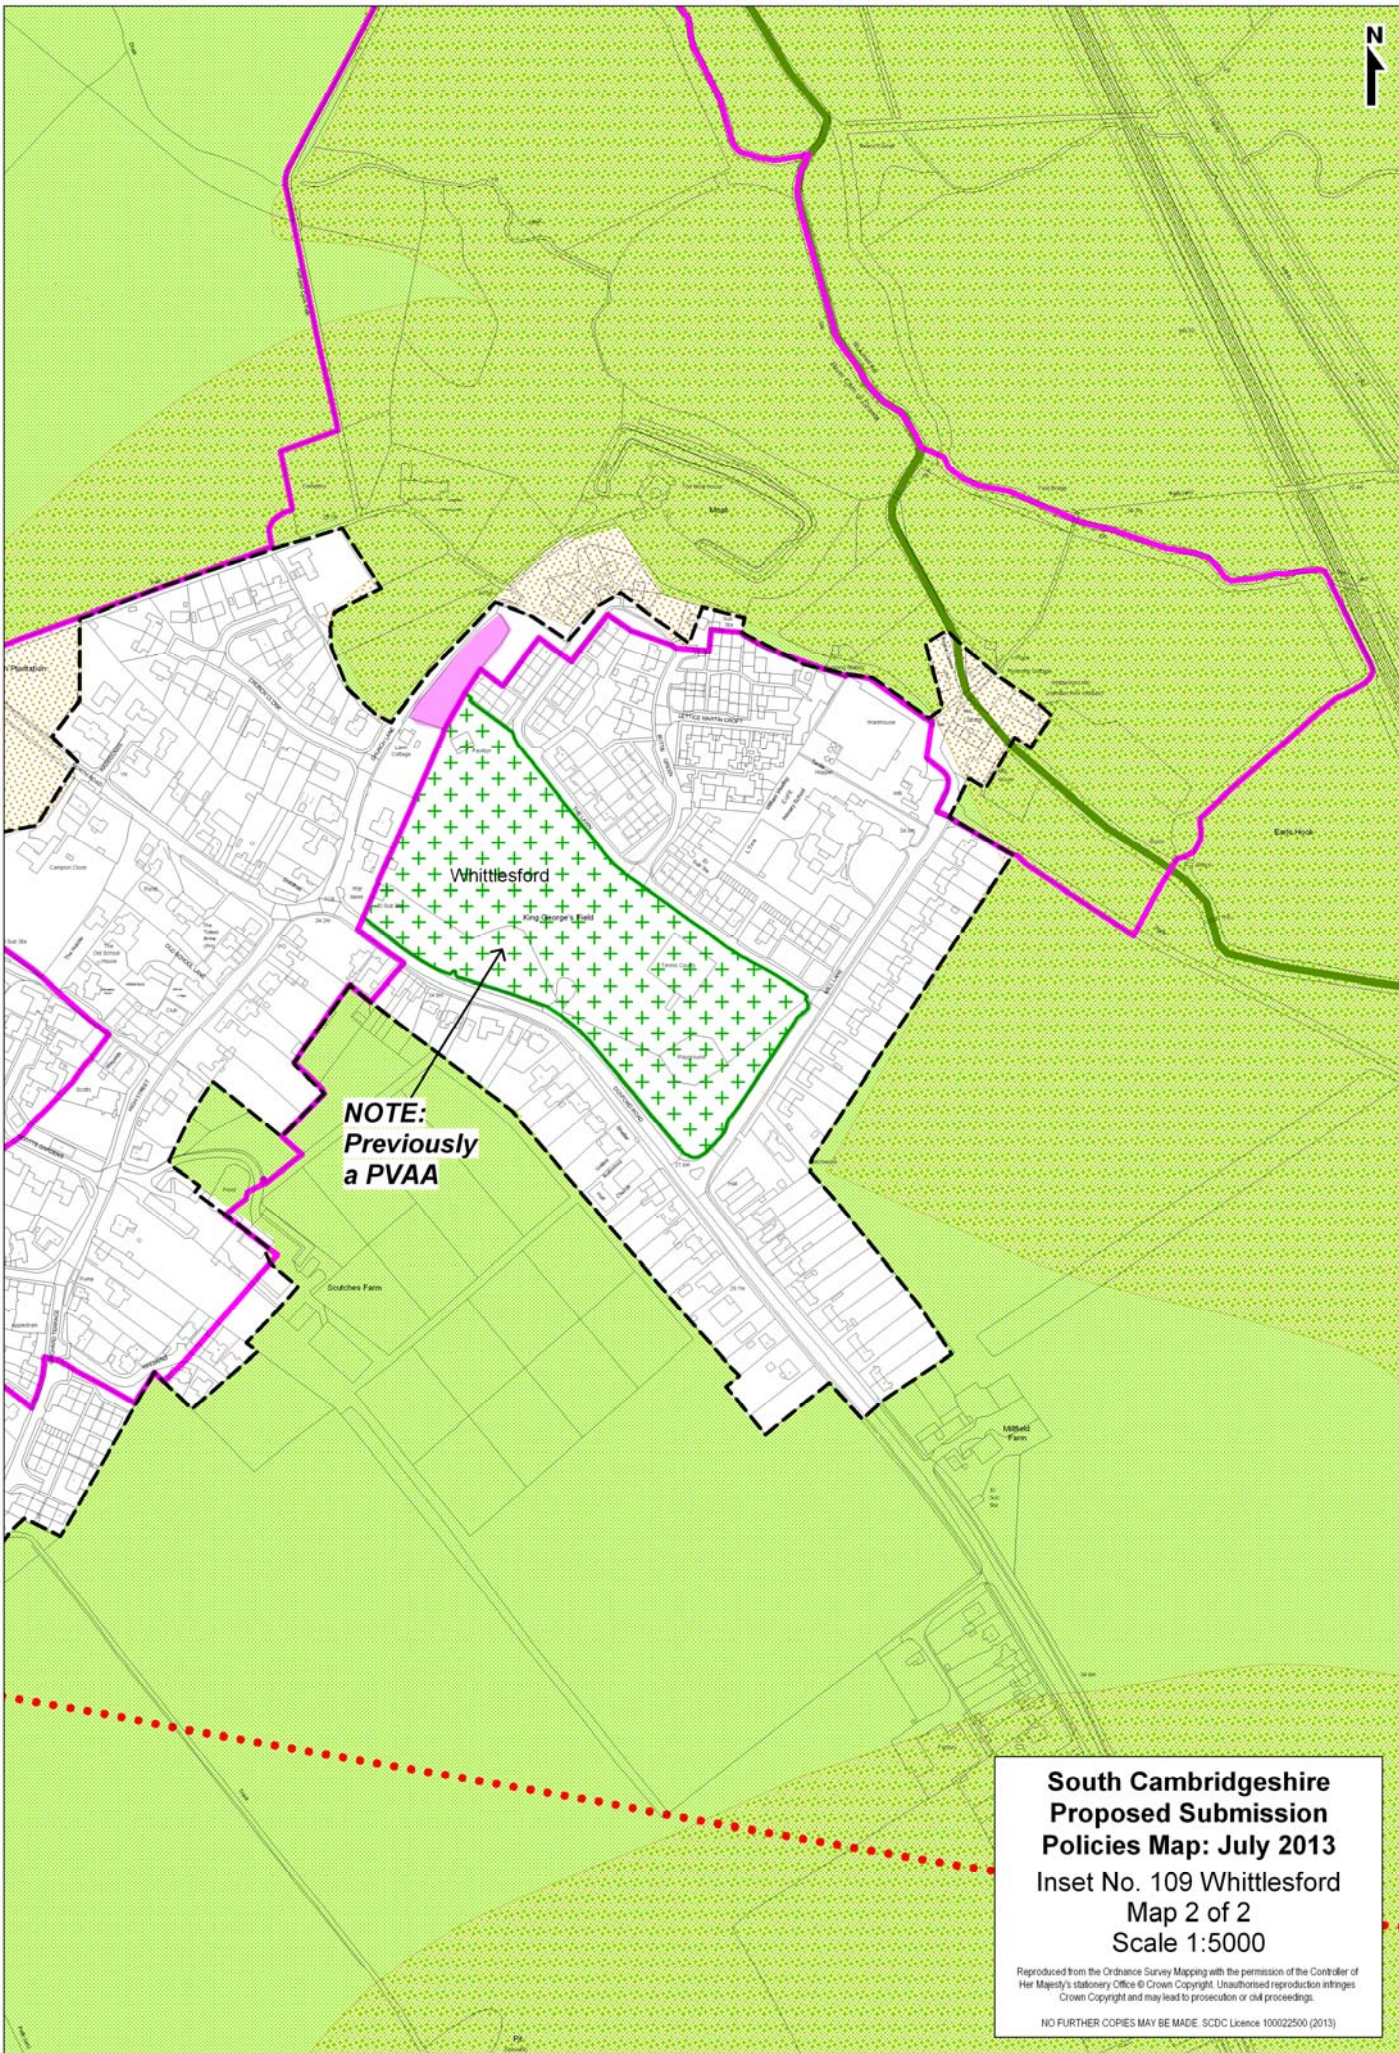

NOTE:
Previously
a PVAA

**South Cambridgeshire
Proposed Submission
Policies Map: July 2013**
Inset No. 109 Whittlesford
Map 2 of 2
Scale 1:5000